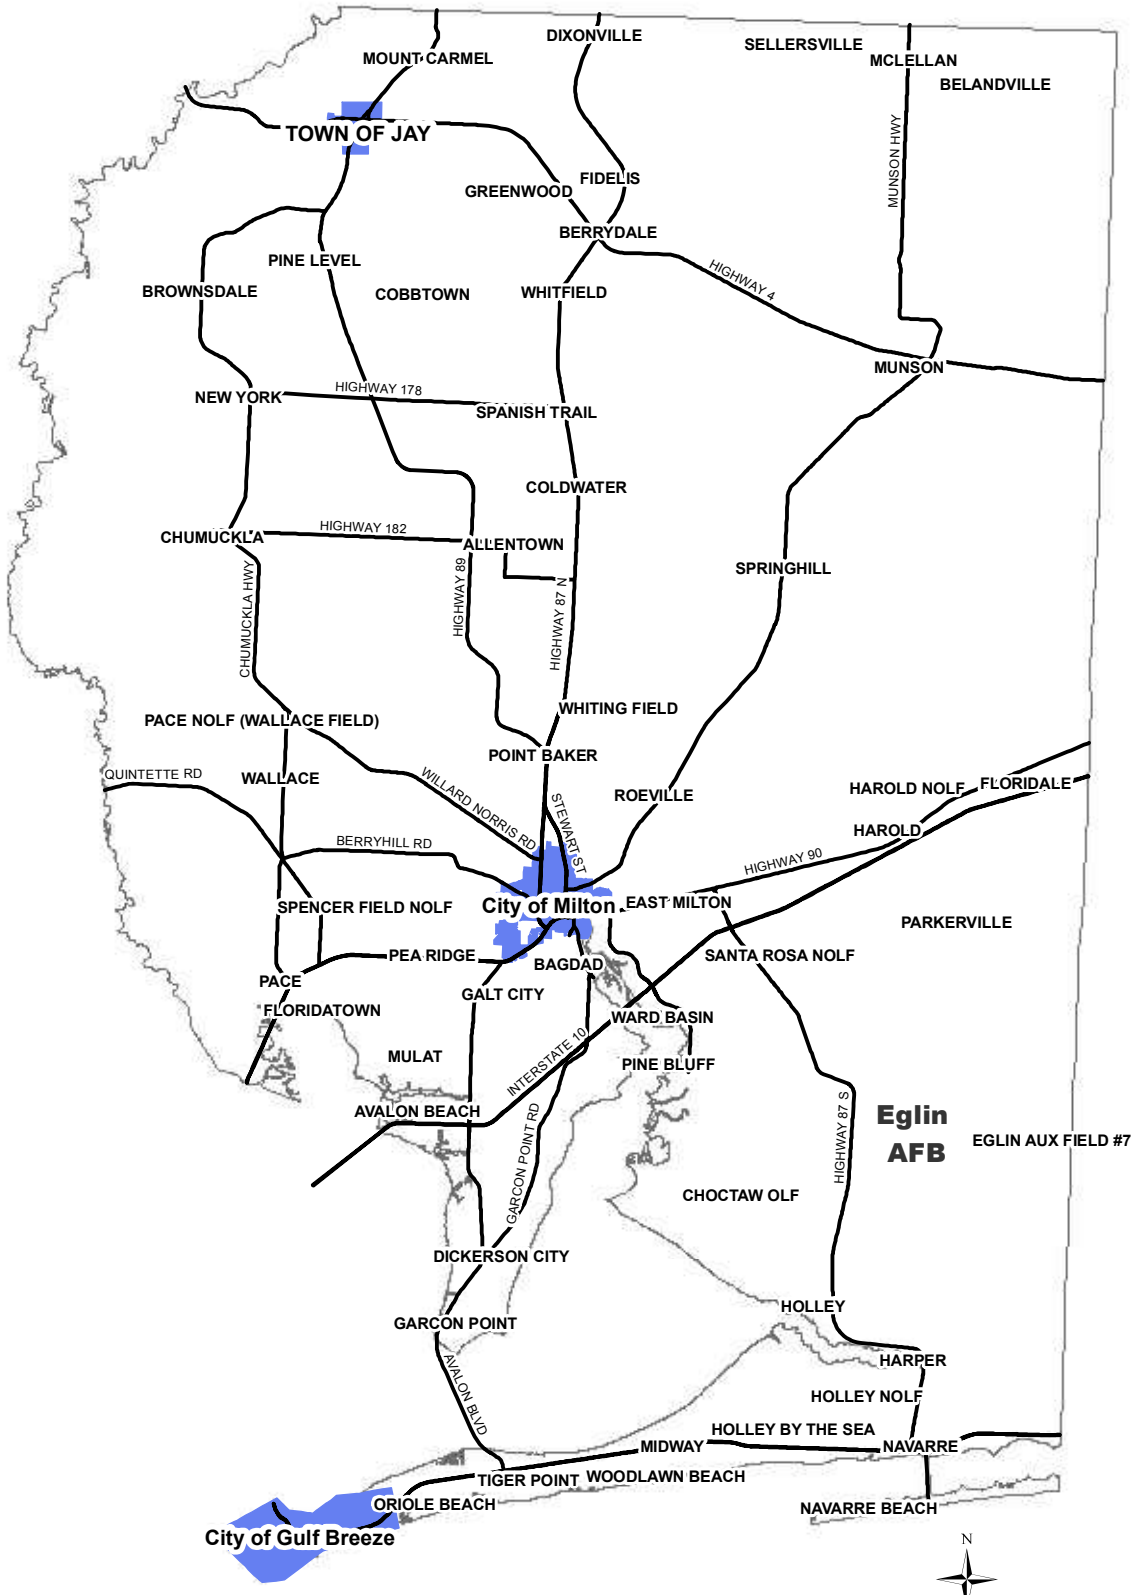

Santa Rosa County Communities

Legend

Municipalities