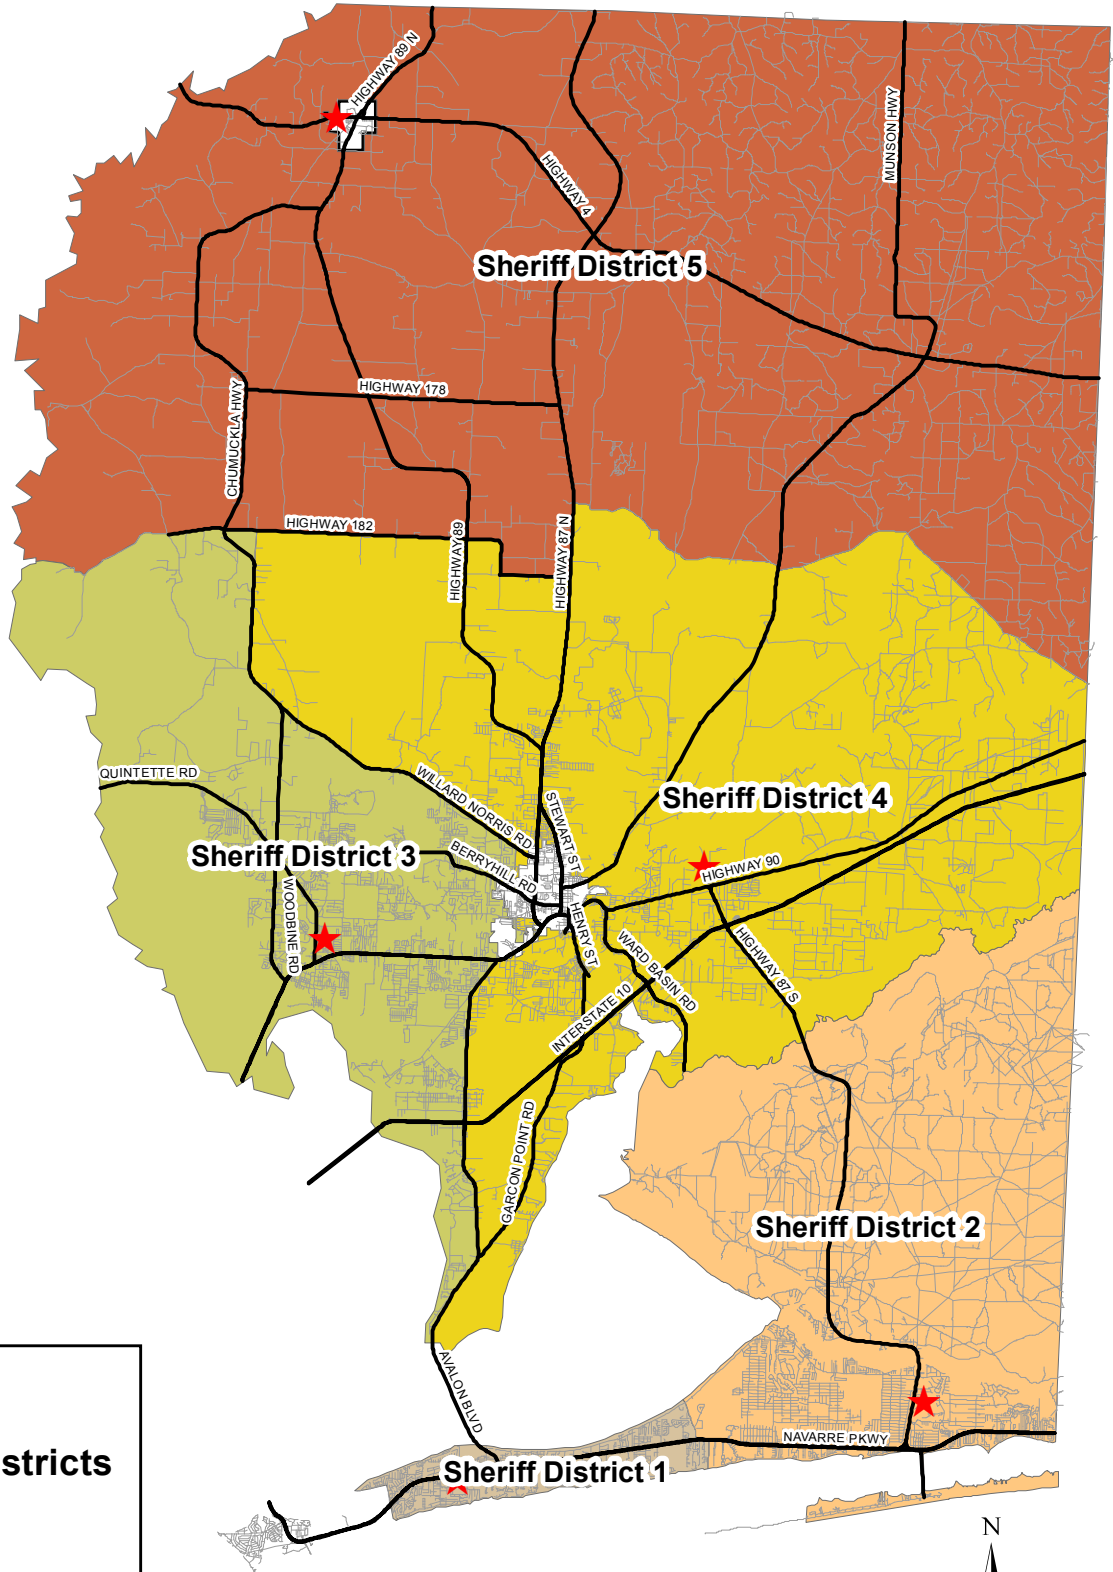

Santa Rosa County Sheriff Districts

District One - Gulf Breeze Area

1322 College Pkwy
Gulf Breeze, FL 32563
(850) 981-2270

Hours: 8 am - 5 pm
Monday - Friday

District Two - Navarre Area

8597 High School Blvd
Navarre, FL 32566
(850) 981-2250

Hours: 8 am - 5 pm
Monday - Friday

District Three - Pace Area

4775 Pace Patriot Blvd
Pace, FL 32571
(850) 981-2230

Hours: 8 am - 5 pm
Monday - Friday

District Four - East Milton Area

5755 East Milton Rd
Milton, FL 32583
(850) 983-1229

Hours: 8 am - 5 pm
Monday - Friday

District Five - Jay Area

3695 Highway 4
Jay, FL 32565
(850) 675-4335

Hours: 8 am - 5 pm
Monday - Friday

Legend

Sheriff Districts

NAME

	1
	2
	3
	4
	5