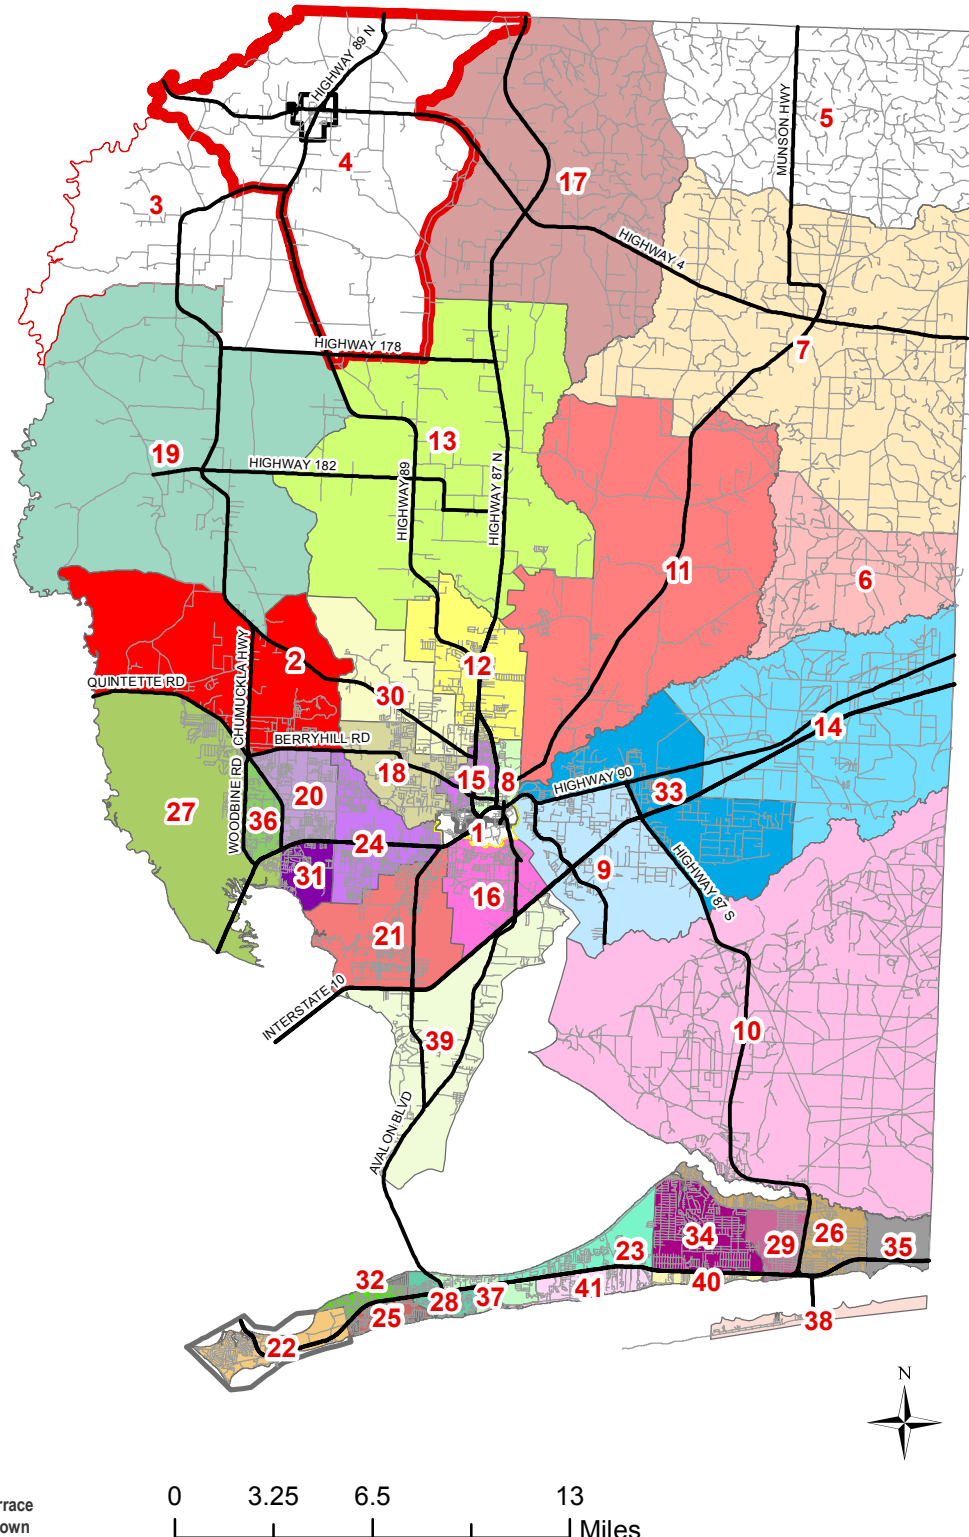

Santa Rosa County Voting Precincts

Voting Precincts

- 1 - South Milton
- 2 - Wallace
- 3 - Coon Hill
- 4 - Jay
- 5 - McLellan
- 6 - Red Rock
- 7 - Munson
- 8 - North Milton
- 9 - Ward Basin
- 10 - Holley
- 11 - Coldwater
- 12 - Point Baker
- 13 - Allentown
- 14 - Harold
- 15 - Ferris Hill
- 16 - Bagdad
- 17 - Fidelis
- 18 - Berryhill
- 19 - Chumuckla
- 20 - Pace
- 21 - Avalon
- 22 - Gulf Breeze
- 23 - Midway
- 24 - Pea Ridge
- 25 - Oriole Beach
- 26 - East Navarre
- 27 - Woodbine
- 28 - Tiger Point
- 29 - West Navarre
- 30 - Pine Terrace
- 31 - Floridatown
- 32 - Grande Pointe
- 33 - East Milton
- 34 - Hidden Creek
- 35 - Biscayne Pointe
- 36 - Mill Creek
- 37 - Soundside
- 38 - Navarre Beach
- 39 - Garcon Point
- 40 - Parkway
- 41 - Woodlawn