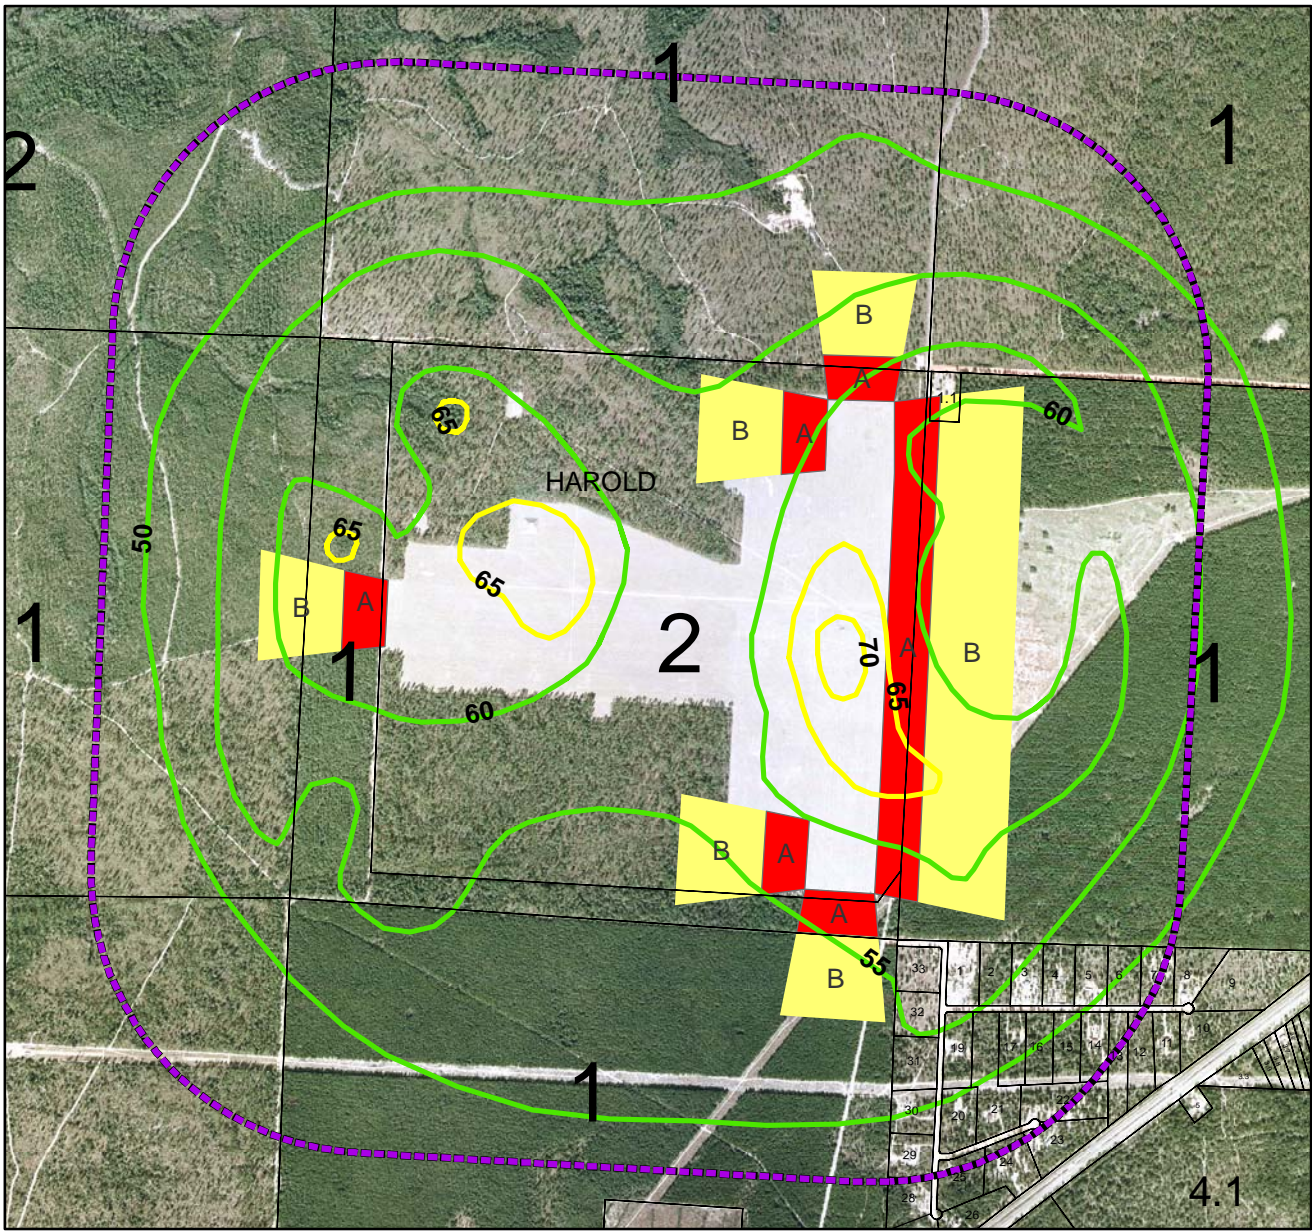

NOLF Harold
(1/2 Mile Notification Radius)

Legend

Notification Area

Noise Contours

- Less than 65db
- 65 - 75db
- Greater than 75db

Parcel Lines

Accident Potential Zones

- A - Clear Zone - High Accident Potential
- B - APZ 1 - Significant Accident Potential
- C - APZ 2 - Measurable Accident Potential

2.1 Lot Numbers