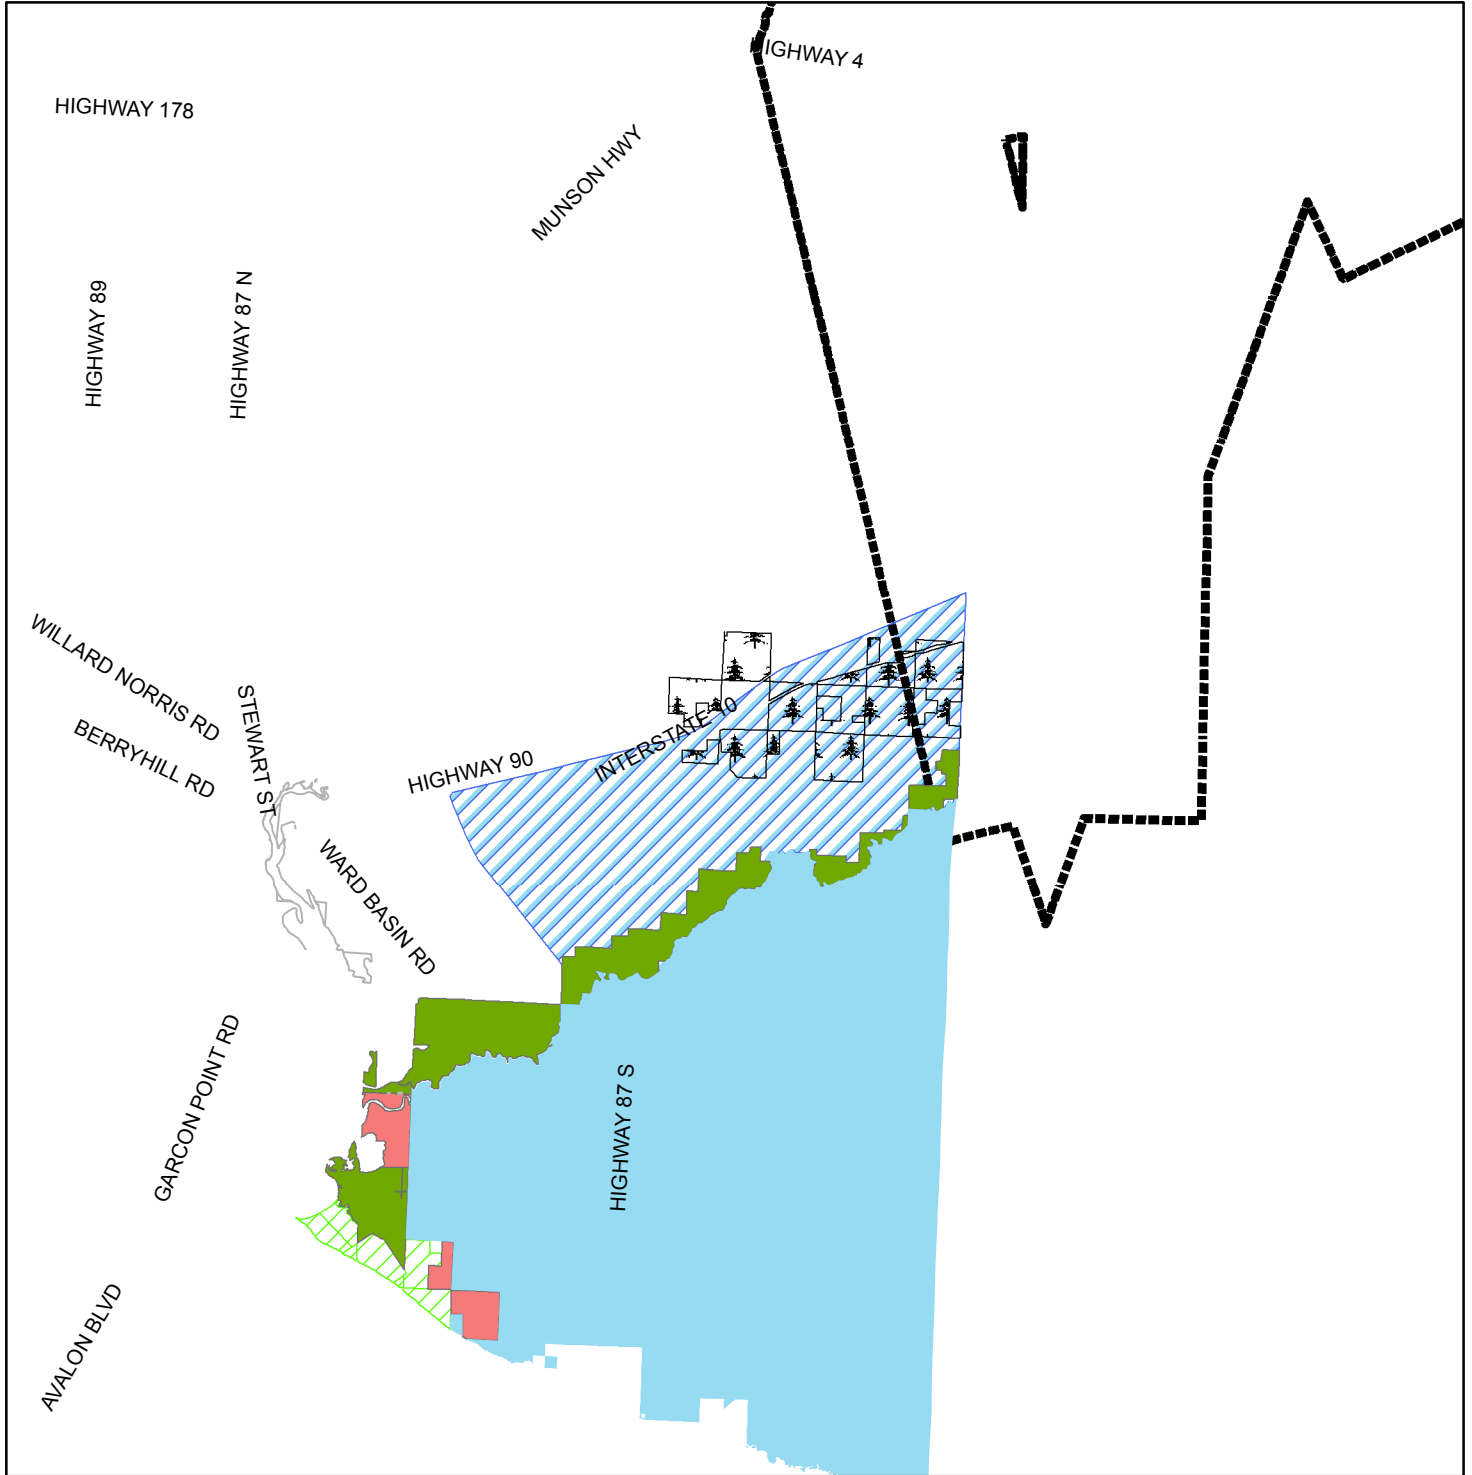

Land Acquisition & Other Planning Efforts Around Eglin Air Force Base, Florida

WORKING DOCUMENT AS OF February 1, 2011

Legend

- | | | | |
|--|---------------------------|--|------------------------------|
| | Main Roads | | Acquired-Blackwater Forest |
| | Small Area Study Boundary | | Acquired - NWFLWMD |
| | Low Level Flight Corridor | | Acquired - DEP |
| | Eglin AFB Reservation | | Potential Future Acquisition |
| | Wellfield Protection Area | | |

1 inch = 4 miles
Miles

Map Document: (C:\mav\s-d-drive\mav\marty-projects\
Grants for Land Acquisitions\Plans Around Eglin AFB
Small Map Feb 2011.mxd)
2/1/2011 -- 2:07:54 PM

Map Prepared by:
Community Planning, Zoning
and
Development Division
February 1, 2011