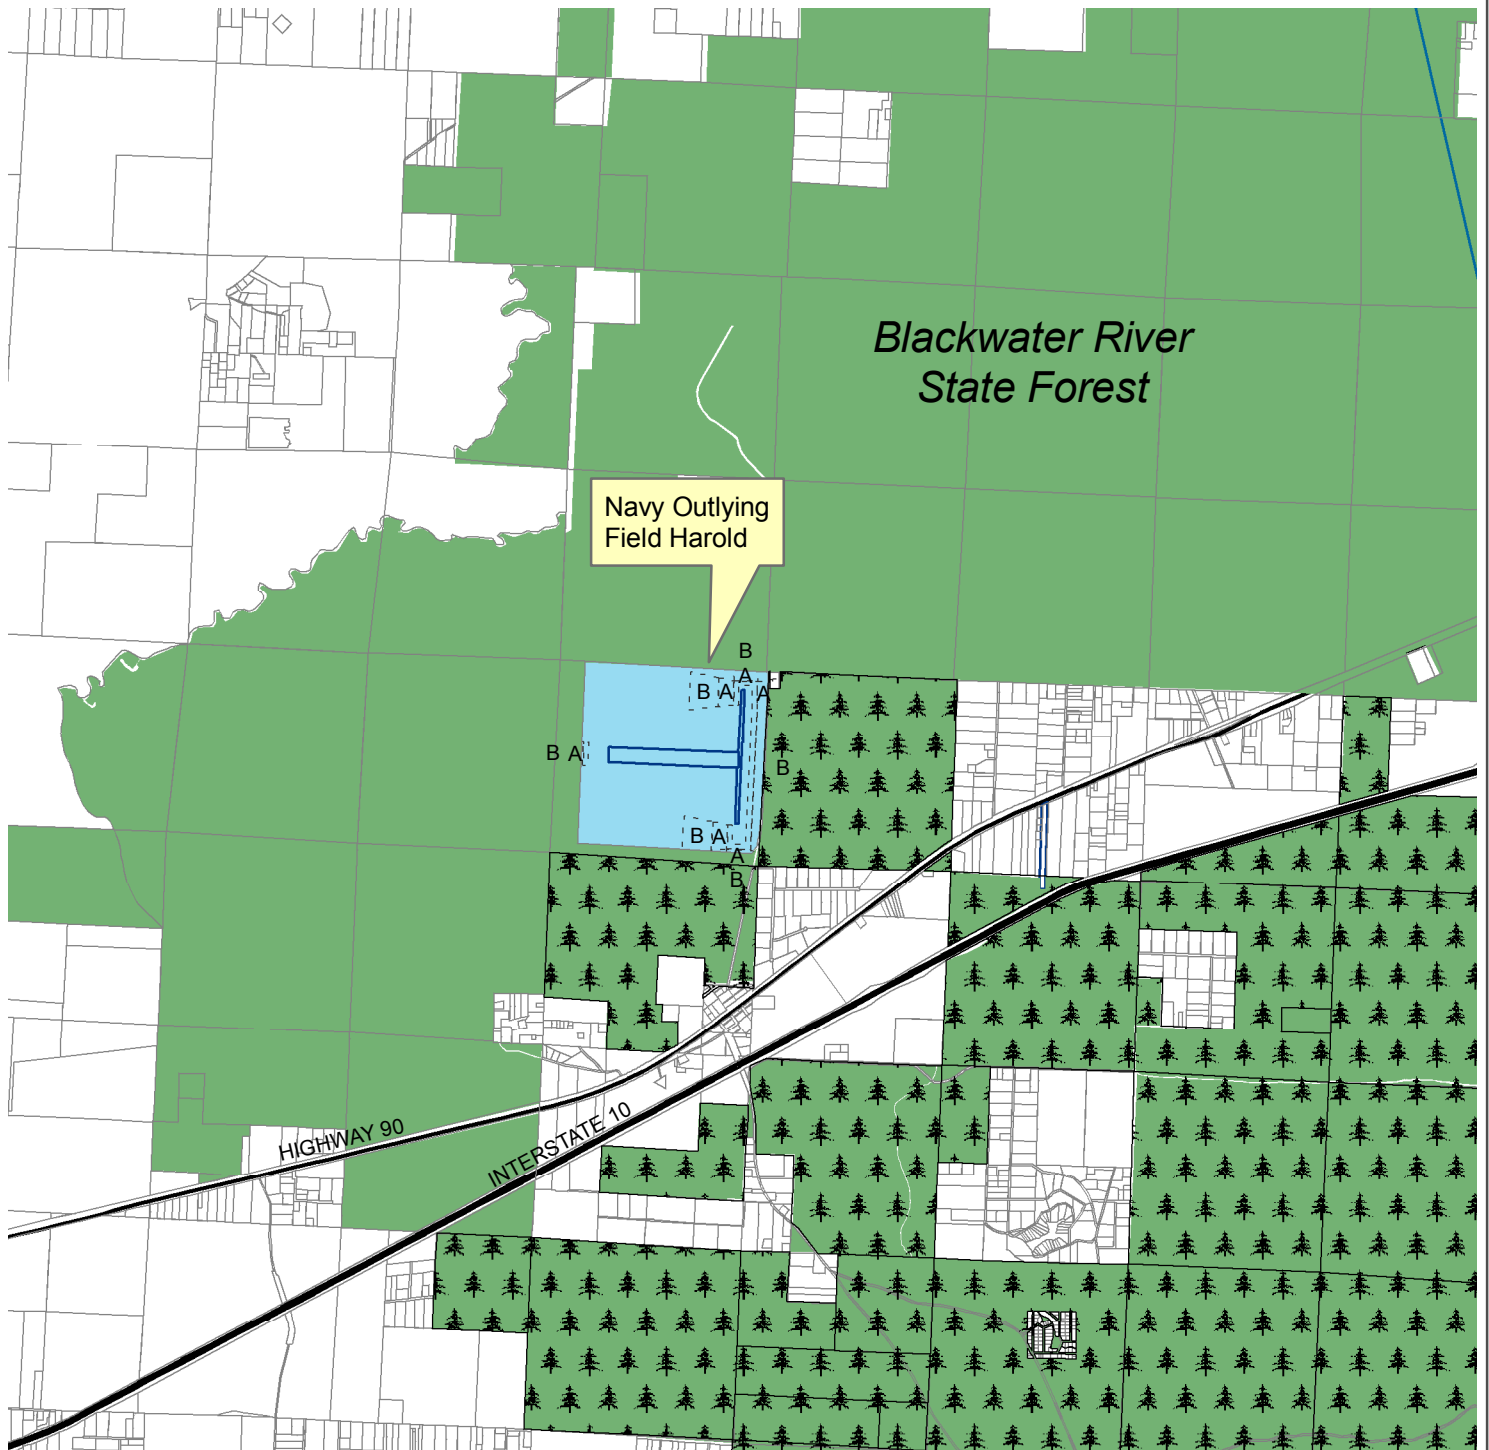

Land Acquisition & Other Planning Efforts Around NOLF Harold

WORKING DOCUMENT AS OF February 1, 2011

Legend

-  Parcels
-  NOLF Harold
-  APZ
-  Blackwater River State Forest
-  Main Roads
-  Acquired - Nature Conservancy
Land Transferred to
Blackwater River State Forest

1 in = 1 mile

Map Document: (C:\mav's-d-drive\mav\marty-projects\
Grants for Land Acquisitions\Plans Around NOLF Harold
Small Map Feb 2011.mxd)
2/1/2011 -- 10:51:04 AM

Map Prepared by:
Community Planning, Zoning
and
Development Division
February 1, 2011